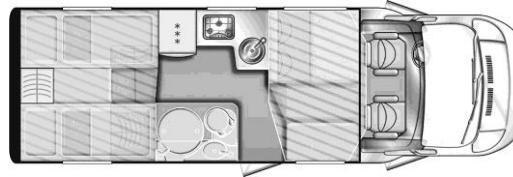

Our cars are totally equipped (basic package) and suitable for 2 – 5 persons:

Family Category: Carado T448

- 6 sleeping/ 4 seating places
- 738/232/291 cm (l/w/h)
- 96 kW (130 HP)
- 2.800kg
- Toilet/Shower/Kitchen